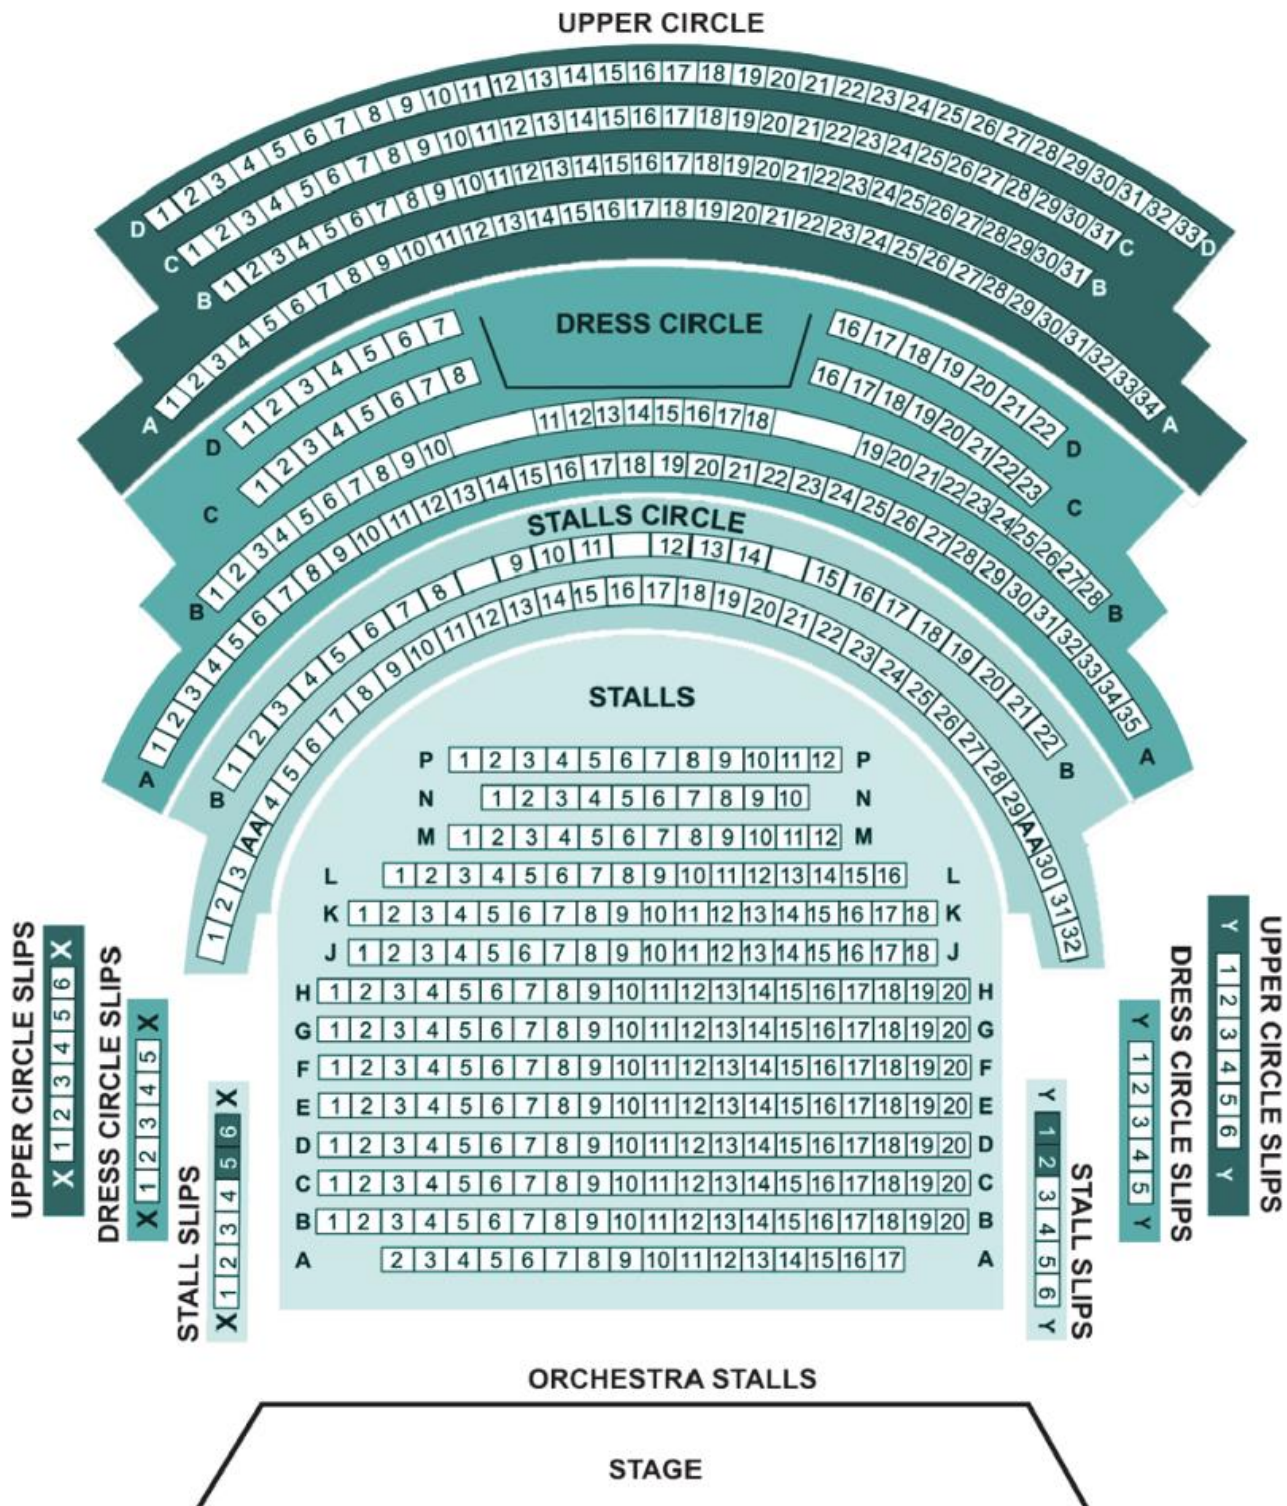

**Towngate Theatre Basildon, Essex.  
Main Auditorium Seat Plan (548 Seats)**

**Towngate Theatre Basildon, Essex.  
Main Auditorium Seat Plan (548 Seats)**  
A flat floor configuration will allow a 775 person capacity.